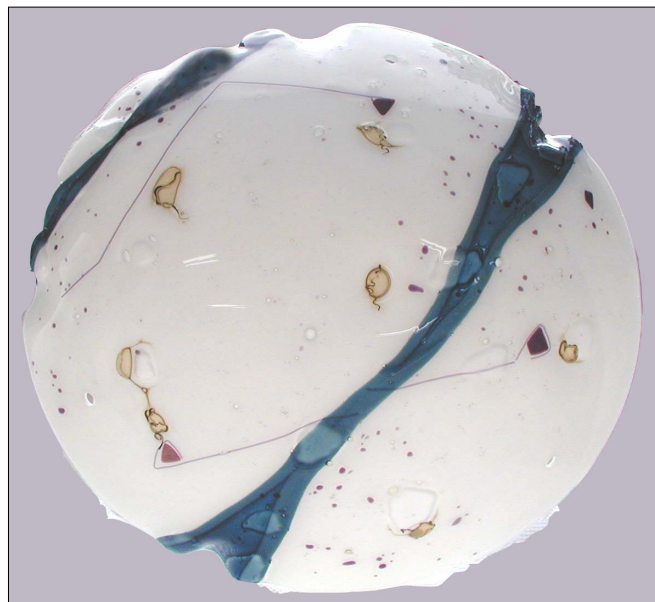

HOWARD LAMP

DESIGNER SERIES

Carol Hall

EARTHSCAPE

Choose one background, one cut-through
and two accent colors

White with Marine Blue,
Deep Plum and Purple

White with Red, Red and Purple

Please refer to glass color samples for color choices.
Photographic representations may vary from actual glass.

Group 1 pricing for round shade
Group 2 pricing for square shade